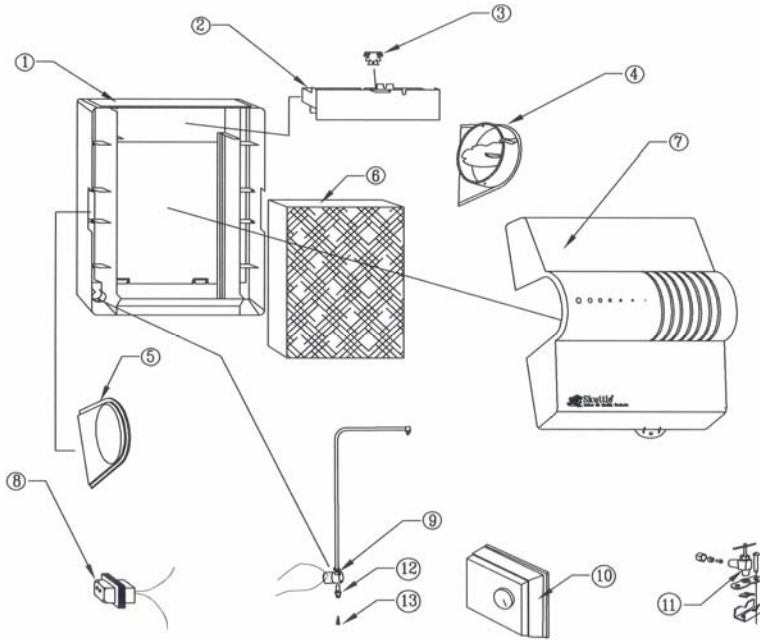

## Model 2001 and 2101 Replacement Parts

Key Number	Part Number	Standard Package	Description
1	000-1730-091	1	Mounting Base
2	000-0602-055	1	Drip Tray
3	000-1317-091	1	Wick
4	A00-1730-124	1	Side Piece with Damper Assembly
5	000-1730-089	1	Solid Side Piece
6	A04-1725-051	12	** Replacement Media with Wick
7	A00-0641-170	1	Cover (Includes Label, Screw, & Retaining Washer)
8	000-0814-008	1	Transformer 24V, 10VA, 120V Primary
9	A01-0814-148	1	24 Volt Solenoid (Universal Kit)
10	SK0-0055-001	1	Humidistat Assembly for 2001
10	SEH-7100-000	1	Automatic Humidistat for 2101
11	A00-1128-005	1	Saddle Valve
12	000-1106-030	1	Orifice Fitting, Includes Filter (Key #13) Compression Nut and Ferrule
13	000-1319-051	1	Inline Filter
Not shown	K00-2000-000	1	Small Parts Kit ( Includes: Cover Screw & Retainer, Water Feed Tube, 90° Brass Elbow, Elbow Retainer & Screw)