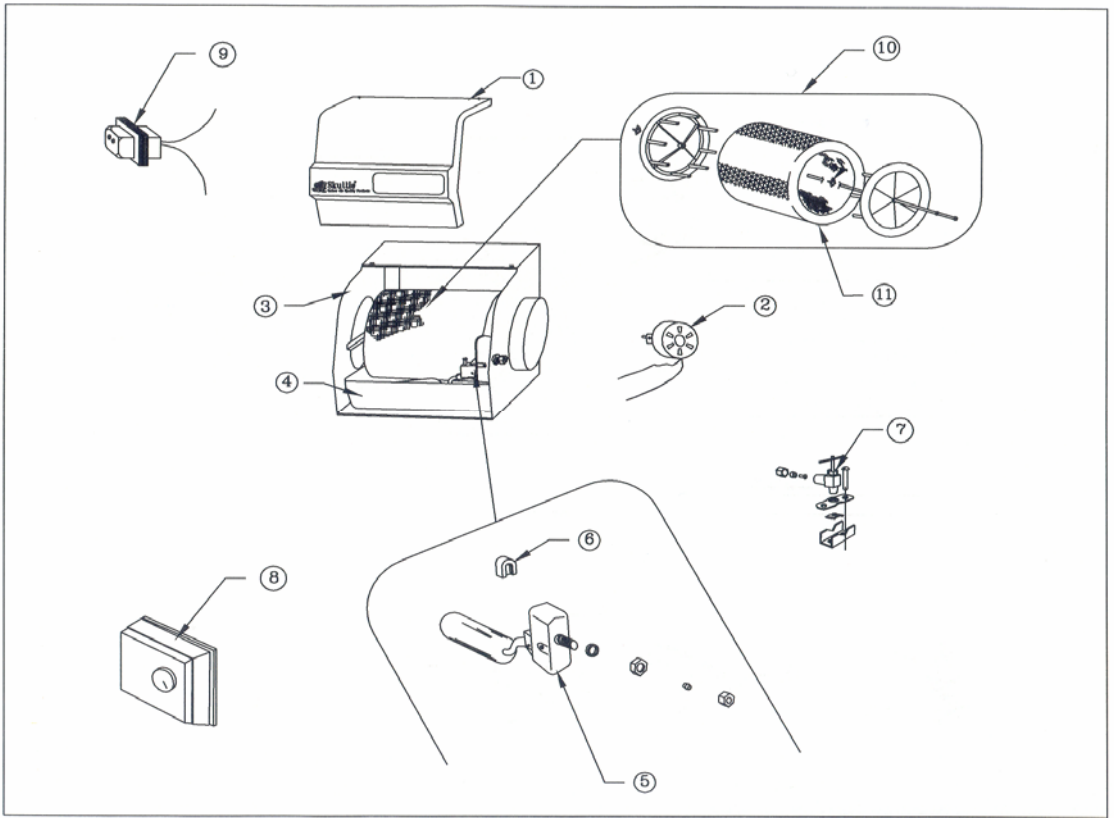

Model 190-SH1 Replacement Parts

Key Number	Part Number	Standard Package	Description
1	A00-0641-140	1	Cover Assembly
2	A05-1721-042	1	24 Volt Drum Motor
3	000-1730-071	1	Cabinet Assembly
4	A00-0602-041	1	Water Pan
5	A17-1731-013	12	Complete Valve & Float Assembly (includes Key # 6)
6	A00-1708-002	1	Valve Seat
7	A00-1128-005	1	Saddle Valve
8	SK0-0055-001	1	Humidistat Assembly
9	000-0814-008	1	Transformer 24V, 10VA, 120V Primary
10	A16-1722-020	1	Complete Drum & Media Assembly
11	A04-1725-034	12	** Replacement Media with Clips
Not shown	K00-0190-000	1	Small Parts Kit (Includes: Bearing Brkt., Motor Plate, Motor Cover, Valve Hole Plug, & Drain Basin)