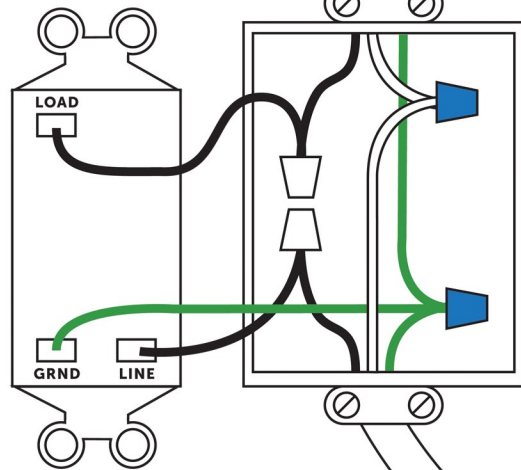

MULTIPLE  
MECHANICAL  
SWITCHES  
CONTROLLING  
ONE FAN

SWITCH #1

SWITCH #2

- BLACK (L)
- WHITE (N)
- GROUND

120 VAC LINE IN