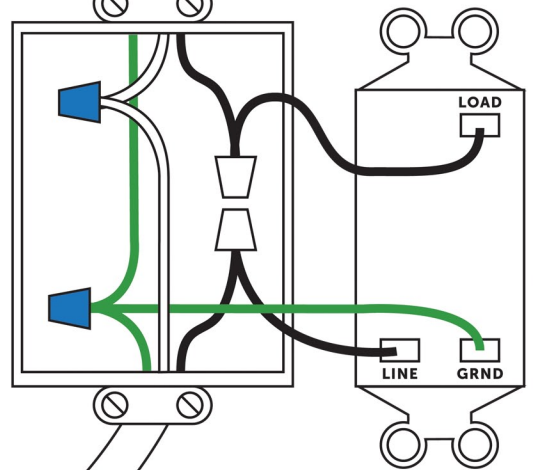

MULTIPLE  
MECHANICAL  
SWITCHES  
CONTROLLING  
ONE FAN

SWITCH #1

SWITCH #2

- BLACK (L)
- WHITE (N)
- GROUND

120 VAC LINE IN