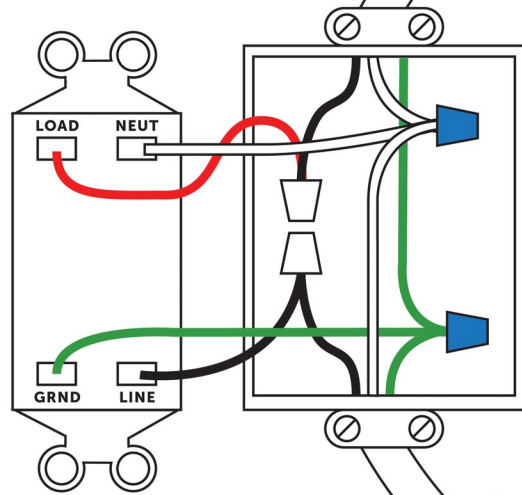

MULTIPLE
ELECTRONIC
SWITCHES
CONTROLLING
ONE FAN

SWITCH #1

SWITCH #2

- BLACK (L)
- WHITE (N)
- GROUND

120 VAC LINE IN