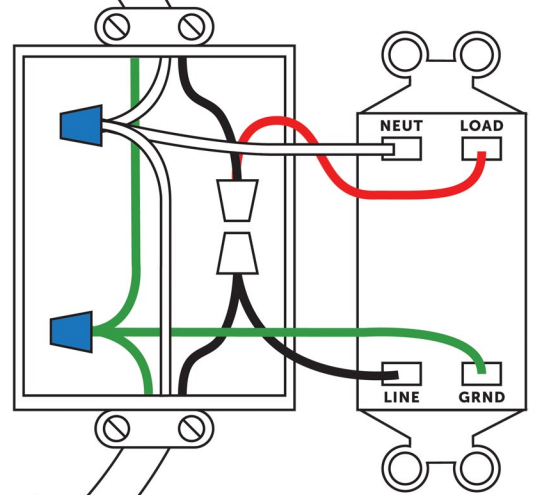

MULTIPLE
ELECTRONIC
SWITCHES
CONTROLLING
ONE FAN

SWITCH #1

SWITCH #2

- BLACK (L)
- WHITE (N)
- GROUND

120 VAC LINE IN