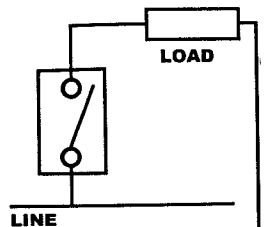

LV1 Hook-Up Diagram

LINE