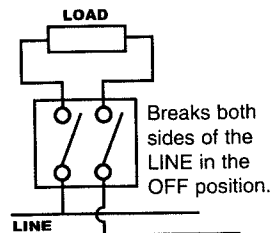

INSTALLATION

- Rotate dial fully counter-clockwise prior to mounting.
- The thermostat may be mounted in any standard 2" x 3" electrical outlet box. For ease of installation, use a deep type box.
- Follow diagrams at the right for the proper location of LINE and LOAD wires.
- After securely tightening terminals, push the excess wire into the outlet box and mount the thermostat to the outlet box.
- Snap on the thermostat cover and turn the knob to the desired setting.

LV1 Hook-Up Diagram

LINE

LV2 Hook-Up Diagram

LINE

TECHNICAL SERVICE

If you have any problems installing or using this thermostat, please reread the instructions carefully. Technical Service is available through our Technical Service number. If you require assistance, please call our offices between 8:00 a.m. and 4:30 p.m. Eastern Standard Time. Monday through Friday. The number is (856) 234-8803.