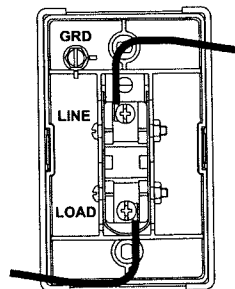

INSTALLATION

- Rotate dial fully counter-clockwise prior to mounting.
- The thermostat may be mounted in any standard 2" x 3" electrical outlet box. For ease of installation, use a deep type box.
- Follow diagrams at the right for the proper location of LINE and LOAD wires.
- After securely tightening terminals, push the excess wire into the outlet box and mount the thermostat to the outlet box.
- Snap on the thermostat cover and turn the knob to the desired setting.

LV1 Hook-Up Diagram

LINE

LV2 Hook-Up Diagram

LINE

TECHNICAL SERVICE

If you have any problems installing or using this thermostat, please reread the instructions carefully. Technical Service is available through our Technical Service number. If you require assistance, please call our offices between 8:00 a.m. and 4:30 p.m. Eastern Standard Time. Monday through Friday. The number is (856) 234-8803.