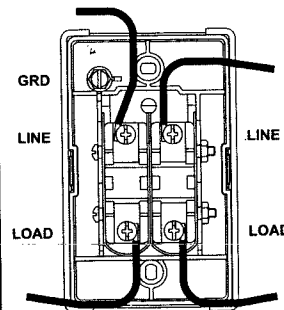

INSTALLATION

- Rotate dial fully counter-clockwise prior to mounting.
- The thermostat may be mounted in any standard 2" x 3" electrical outlet box. For ease of installation, use a deep type box.
- Follow diagrams at the right for the proper location of LINE and LOAD wires.
- After securely tightening terminals, push the excess wire into the outlet box and mount the thermostat to the outlet box.
- Snap on the thermostat cover and turn the knob to the desired setting.

LV1 Hook-Up Diagram

LINE

LV2 Hook-Up Diagram

LINE

TECHNICAL SERVICE

If you have any problems installing or using this thermostat, please reread the instructions carefully. Technical Service is available through our Technical Service number. If you require assistance, please call our offices between 8:00 a.m. and 4:30 p.m. Eastern Standard Time. Monday through Friday. The number is (856) 234-8803.