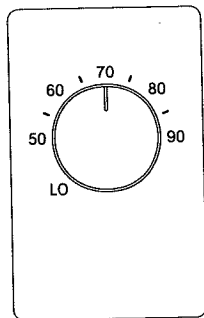

INSTALLATION INSTRUCTIONS FOR

LV1 AND LV2 HEATING ONLY LINE VOLTAGE THERMOSTAT

43326
REV C

LV1

Single Pole

LV2

Double Pole

ELECTRICAL RATINGS

- 22A (2500 W) 125 VAC
- 22A (5000 W) 250/277 VAC
- 3/4 HP 125 VAC; 1-1/2 HP 250/277 VAC

U.L. LISTED

SETTING RANGE: 50°-90°F

DIFFERENTIAL: APPROXIMATELY 2°F

NOTE:

Model LV2 is intended for use on 240 or 277 volts where local codes require that a double line disconnect thermostat be used. Only one side of the LINE is broken during normal cycling of this thermostat.