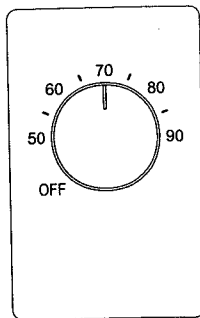

INSTALLATION INSTRUCTIONS FOR

LV1 AND LV2 HEATING ONLY LINE VOLTAGE THERMOSTAT

43326
REV C

LV1

Single Pole

LV2

Double Pole

ELECTRICAL RATINGS

- 22A (2500 W) 125 VAC
- 22A (5000 W) 250/277 VAC
- 3/4 HP 125 VAC; 1-1/2 HP 250/277 VAC

U.L. LISTED

SETTING RANGE: 50°-90°F

DIFFERENTIAL: APPROXIMATELY 2°F

NOTE:

Model LV2 is intended for use on 240 or 277 volts where local codes require that a double line disconnect thermostat be used. Only one side of the LINE is broken during normal cycling of this thermostat.