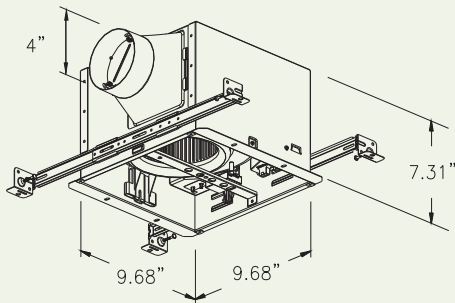

Delta BreezSignature G2 Ventilation Fan/Light Combo Specifications

SIG110L
(110 CFM)

Dimensions

Fan Curve

Description

Low noise ceiling mount ventilating fan rated for continuous running. Evaluated by Underwriter Laboratories and conforms to both UL and cUL safety standards. ENERGY STAR® qualified and Home Ventilating Institute (HVI) certified.