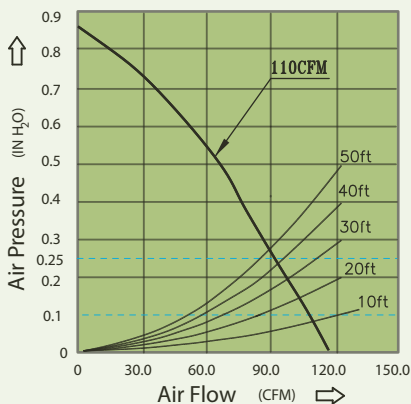

Delta BreezSignature G2 Ventilation Fan/Light Combo Specifications

SIG110L
(110 CFM)

Dimensions

Fan Curve

Description

Low noise ceiling mount ventilating fan rated for continuous running. Evaluated by Underwriter Laboratories and conforms to both UL and cUL safety standards. ENERGY STAR® qualified and Home Ventilating Institute (HVI) certified.

Motor/Blower

- Power rating of 120 volts/60Hz.
- DC brushless motor engineered to run continuously.
- Motor equipped with thermal cutoff fuse.
- Removable with permanently lubricated plug-in motor.

Housing

- (1) GU24 26-watt compact fluorescent lamp included.
- (1) E12 4-watt night light included.

Warranty

- 3-year limited warranty.

Features

- Green LED indicator light when fan is running.
- For ceiling mount only, airflow of 110 CFM (±10%), and 0.4 Sones at 0.1" static pressure.
- Power consumption approximately 12.7 Watts with an efficiency rating at approximately 8.8 CFM/Watt at 0.1" static pressure.
- Duct diameter no less than 4".
- UL and cUL listed for tub/shower enclosure when used with GFCI-protected branch circuit wiring.

DC Motor Technology

- Built-in soft start function to increase bearings' life.
- Automatically powers OFF when the impeller is locked abnormally.

Specifications

SIG110L	4" Duct (Standard)	
Static Pressure (Inches w.g.)	0.1	0.25
Air Flow (CFM)	110	92
Sones	0.4	0.8
Power Consumption (Watts)	12.7	15.2
Energy Efficiency (CFM/Watt)	8.8	6.2
Current (Amps)	0.38 Max	
Power Rating (V/Hz)	120/60	
Lamp (Watts)	26	
Night Light (Watts)	4	