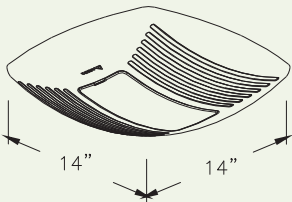

Delta BreezSignature G2 Ventilation Fan/Light Combo Specifications

SIG110L
(110 CFM)

Dimensions

Fan Curve

Description

Low noise ceiling mount ventilating fan rated for continuous running. Evaluated by Underwriter Laboratories and conforms to both UL and cUL safety standards. ENERGY STAR® qualified and Home Ventilating Institute (HVI) certified.

- Galvanized steel body.
- Detachable 4" diameter metal duct adapter.
- Built-in backdraft damper.
- Easy installation with expandable extension bracket.

Grille

- Attractive design using ABS material.

Light