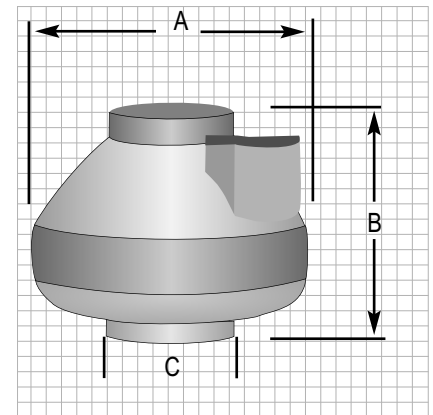

For Further Information Contact: