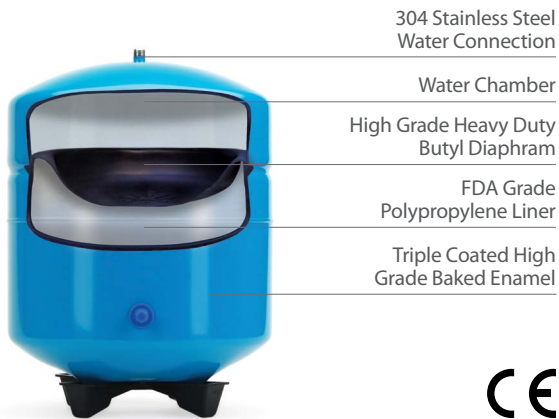

RO SERIES

STORAGE TANKS

RO SERIES - SPECIFICATIONS											
PART NUMBER	DESCRIPTION	CONNECTION	COLOR	DIAMETER		HEIGHT (With Base)		VOLUME		WEIGHT (Shipping Box)	
				in	cm	in	cm	gal	L	lbs	kgs
RO-0.5-W14	0.5 Gallon Tank	1/4" NPT	White	5.1	13	8.5	21.5	0.5	3	10.1	4.6
RO-2.0-W14	2.0 Gallon Tank	1/4" NPT	White	8	20.3	11.4	29	2	8	4.8	2.2
RO-3.2-W14	3.2 Gallon Tank	1/4" NPT	White	9.1	23	15.4	39	3.2	12	6.8	3.1
RO-4.5-W14	4.5 Gallon Tank	1/4" NPT	White	11	28	15.4	39	4.5	18	7.9	3.6
RO-4.5-B14	4.5 Gallon Tank	1/4" NPT	Blue	11	28	15.4	39	4.5	18	7.9	3.6
RO-4.5-BLK14	4.5 Gallon Tank	1/4" NPT	Black	11	28	15.4	39	4.5	18	7.9	3.6
RO-6.0-W14	6.0 Gallon Tank	1/4" NPT	White	11.6	29.5	16.3	41.5	6	24	10.1	4.6
RO-9.2-W14	9.2 Gallon Tank	1/4" NPT	White	11.6	29.5	21.7	55	9.2	40	14.7	6.7
RO-14-B14	14 Gallon Tank	1/4" NPT	Blue	23.6	60	23.6	60	14	60	23.8	10.8
RO-14-B34	14 Gallon Tank	3/4" NPT	Blue	23.6	60	23.6	60	14	60	23.8	10.8
RO-14-W14	14 Gallon Tank	1/4" NPT	White	23.6	60	23.6	60	14	60	23.8	10.8
RO-14-W34	14 Gallon Tank	3/4" NPT	White	23.6	60	23.6	60	14	60	24.2	11
RO-20-B34	20 Gallon Tank	3/4" NPT	Blue	30.7	78	30.7	78	20	80	32.1	14.6
RO-20-W34	20 Gallon Tank	3/4" NPT	White	30.7	78	30.7	78	20	80	27.7	12.6
RO-28-W10	28 Gallon Tank	1" NPT	White	39.2	99.5	39.2	99.5	28	100	34.1	15.5
RO-44-W114	44 Gallon Tank	1 1/4" NPT	White	36	91.5	36	91.5	44	160	59	26.8

* The volume above is total capacity, not water storage volume.

Base Included

LIT-RO-DS 08/27/19