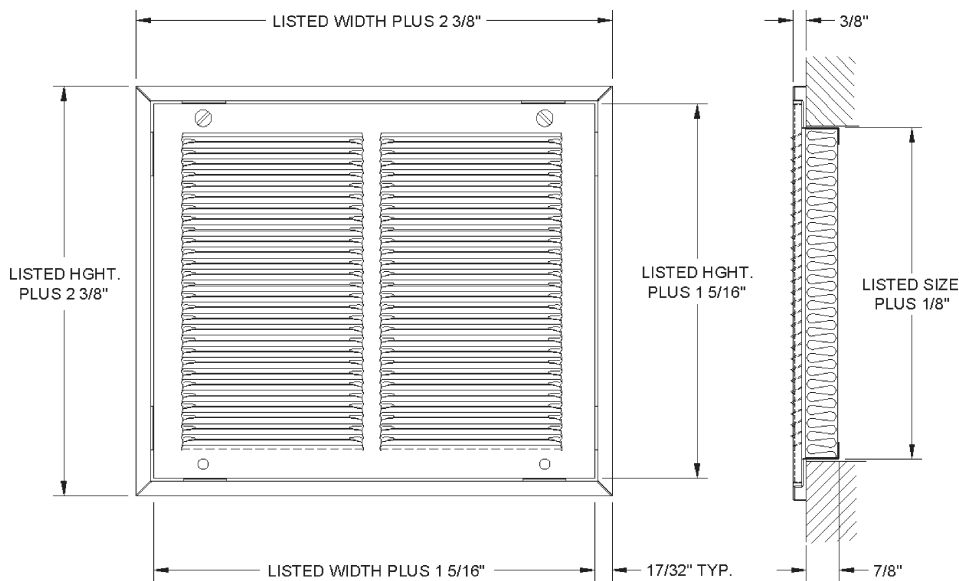

FG2 FILTER GRILLES

- Steel Construction
- 1/2" Spaced Fins
- Lanced Face
- Uses Standard 1" Filter (Not Included)
- Removable Hinged Face for Easy Installation and Cleaning
- With Filter Retainer
- Thumb Latch For Easy Opening
- White Finish

Engineer's specs continued on page 49

FG2 SERIES FILTER GRILLES (CONT'D)

UNIT SIZE	OVERALL SIZE	FACE VELOCITY	300	400	500	600	700
20x14 Ak 1.416	22 3/8 x 16 3/8	Cfm	425	566	708	850	991
		Pt	.013	.023	.036	.052	.071
20x20 Ak 2.046	22 3/8 x 22 3/8	Cfm	614	818	1023	1227	1432
		Pt	.011	.019	.031	.045	.060
24x12 Ak 1.477	26 3/8 x 14 3/8	Cfm	443	591	738	886	1034
		Pt	.013	.023	.036	.052	.070
24x14 Ak 1.734	26 3/8 x 16 3/8	Cfm	520	693	867	1040	1214
		Pt	.012	.022	.034	.049	.063
24x24 Ak 3.018	26 3/8 x 26 3/8	Cfm	905	1207	1509	1811	2112
		Pt	.009	.016	.025	.037	.050
30x10 Ak 1.495	32 3/8 x 12 3/8	Cfm	448	598	747	897	1046
		Pt	.014	.023	.036	.052	.070
30x12 Ak 1.810	32 3/8 x 14 3/8	Cfm	543	724	905	1086	1267
		Pt	.012	.021	.033	.048	.062
30x14 A 2.124	32 3/8 x 16 3/8	Cfm	637	850	1062	1275	1487
		Pt	.011	.019	.031	.044	.059
30x20 Ak 3.068	32 3/8 x 22 3/8	Cfm	1393	1857	2321	2785	3249
		Pt	.009	.016	.025	.036	.050
30x24 Ak 3.698	32 3/8 x 26 3/8	Cfm	1109	1479	1849	2219	2589
		Pt	.008	.015	.023	.032	.044

Always specify width by height

FG3 FILTER GRILLES

Steel Construction
 1/3" Spaced Fins
 Lanced Face
 Uses Standard 1" Filter (Not Included)
 Removable, Hinged Face for Easy Installation and Cleaning
 With Filter Retainer
 Thumb Latch For Easy Opening
 White Finish