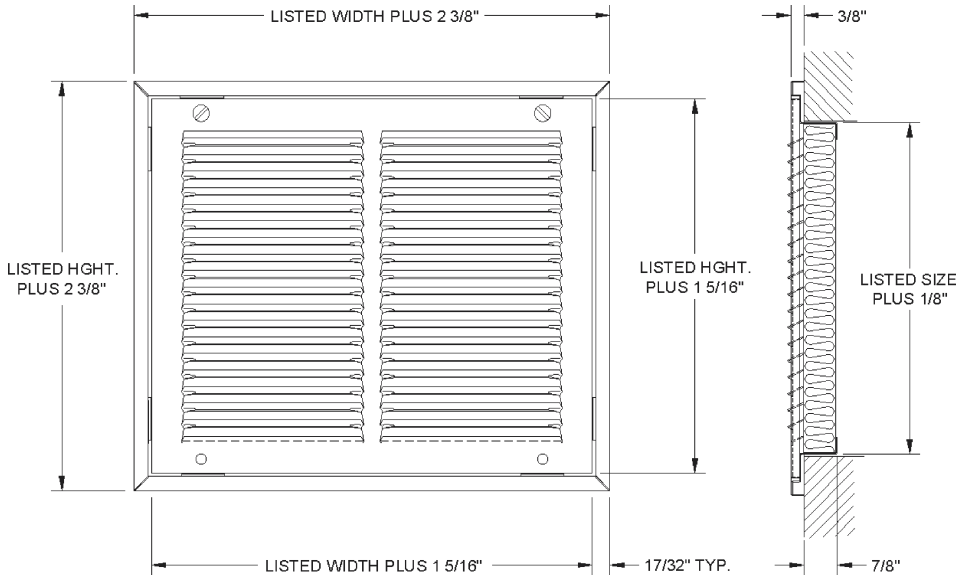

FG2 FILTER GRILLES

- Steel Construction
- 1/2" Spaced Fins
- Lanced Face
- Uses Standard 1" Filter (Not Included)
- Removable Hinged Face for Easy Installation and Cleaning
- With Filter Retainer
- Thumb Latch For Easy Opening
- White Finish

FG2 SERIES FILTER GRILLES

UNIT SIZE	OVERALL SIZE	FACE VELOCITY	300	400	500	600	700
12x12 Ak .738	14 3/8 x 14 3/8	Cfm	222	295	369	443	517
		Pt	.016	.029	.046	.066	.088
14x14 Ak 1.025	16 3/8 x 16 3/8	Cfm	308	410	513	615	718
		Pt	.014	.025	.038	.055	.076
16x16 Ak 1.360	18 3/8 x 18 3/8	Cfm	408	544	680	816	952
		Pt	.013	.023	.036	.053	.072
18x12 Ak 1.108	20 3/8 x 14 3/8	Cfm	332	443	554	665	775
		Pt	.014	.025	.038	.055	.076
18x18 Ak 1.685	20 3/8 x 20 3/8	Cfm	506	674	843	1011	1180
		Pt	.013	.023	.035	.051	.070
20x12 Ak 1.206	22 3/8 x 14 3/8	Cfm	362	483	603	724	844
		Pt	.014	.024	.037	.054	.075

Engineer's specs continued on page 49

FG2 SERIES FILTER GRILLES (CONT'D)

UNIT SIZE	OVERALL SIZE	FACE VELOCITY	300	400	500	600	700
20x14 Ak 1.416	22 3/8 x 16 3/8	Cfm	425	566	708	850	991
		Pt	.013	.023	.036	.052	.071
20x20 Ak 2.046	22 3/8 x 22 3/8	Cfm	614	818	1023	1227	1432
		Pt	.011	.019	.031	.045	.060
24x12 Ak 1.477	26 3/8 x 14 3/8	Cfm	443	591	738	886	1034
		Pt	.013	.023	.036	.052	.070
24x14 Ak 1.734	26 3/8 x 16 3/8	Cfm	520	693	867	1040	1214
		Pt	.012	.022	.034	.049	.063
24x24 Ak 3.018	26 3/8 x 26 3/8	Cfm	905	1207	1509	1811	2112
		Pt	.009	.016	.025	.037	.050
30x10 Ak 1.495	32 3/8 x 12 3/8	Cfm	448	598	747	897	1046
		Pt	.014	.023	.036	.052	.070
30x12 Ak 1.810	32 3/8 x 14 3/8	Cfm	543	724	905	1086	1267
		Pt	.012	.021	.033	.048	.062
30x14 A 2.124	32 3/8 x 16 3/8	Cfm	637	850	1062	1275	1487
		Pt	.011	.019	.031	.044	.059
30x20 Ak 3.068	32 3/8 x 22 3/8	Cfm	1393	1857	2321	2785	3249
		Pt	.009	.016	.025	.036	.050
30x24 Ak 3.698	32 3/8 x 26 3/8	Cfm	1109	1479	1849	2219	2589
		Pt	.008	.015	.023	.032	.044