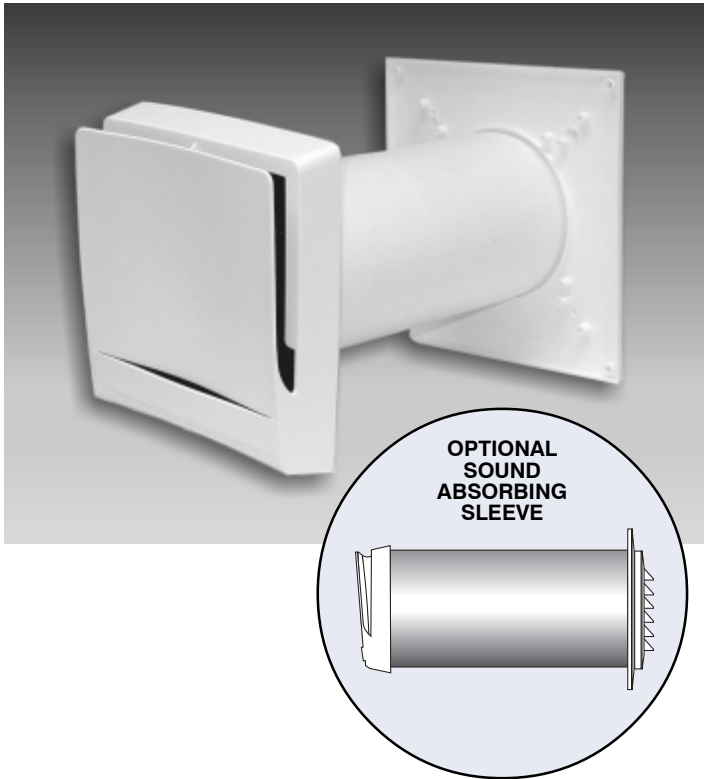

# fresh AIRLET TL98

## Manually Adjustable Fresh Air Inlet

The *Airlet Model TL98* manually adjustable fresh air inlet incorporates a unique variable precision control damper that provides superior comfort control for the user. The damper is manually adjusted using a discreet slide control accessible from behind the front cover, which prevents unwanted tampering.

An aesthetically pleasing interior grille is both attractive and multi-functional. The slightly arched grille face and horizontal lower slot take advantage of air currents to provide condensation protection. Superior air distribution pattern ensures draft-free performance.

Every Airlet *TL98* includes a permanent easily accessed washable filter, expandable wall sleeve, and exterior louver. The white color blends well with any decor and is cleaned simply with a damp cloth. Optional pollen filters and sound absorbing wall sleeves are also available.