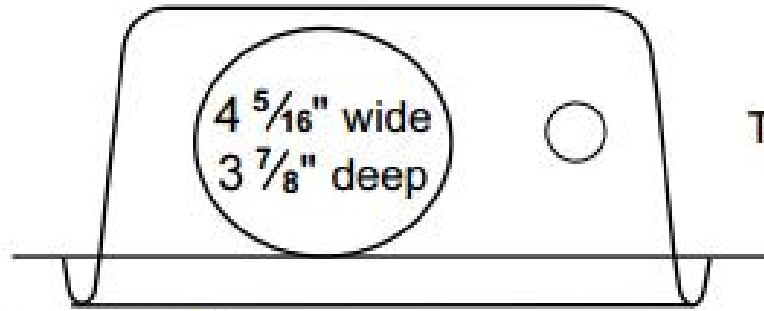

99 061 - PRODUCT SPECIFICATIONS

Top Panel View

5 ¹/₄"

12 ¹/₂" overall

5 ¹/₈"

9 ¹/₂" inside

4 ¹/₄"