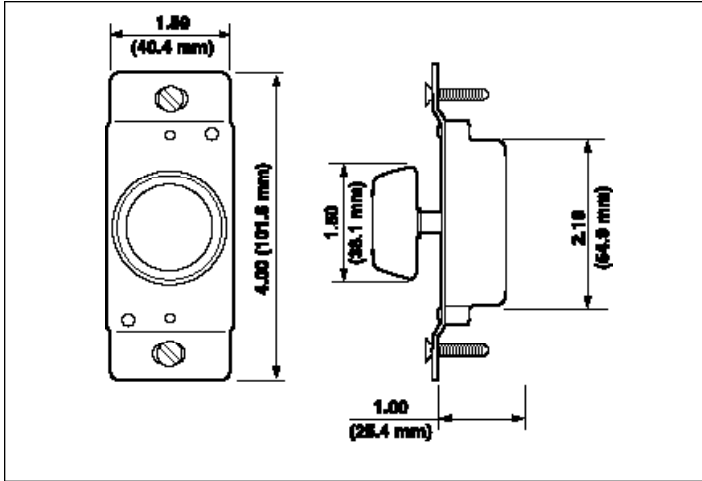

Trimatron™ Rotary Dimmers

Cat. No. 6681